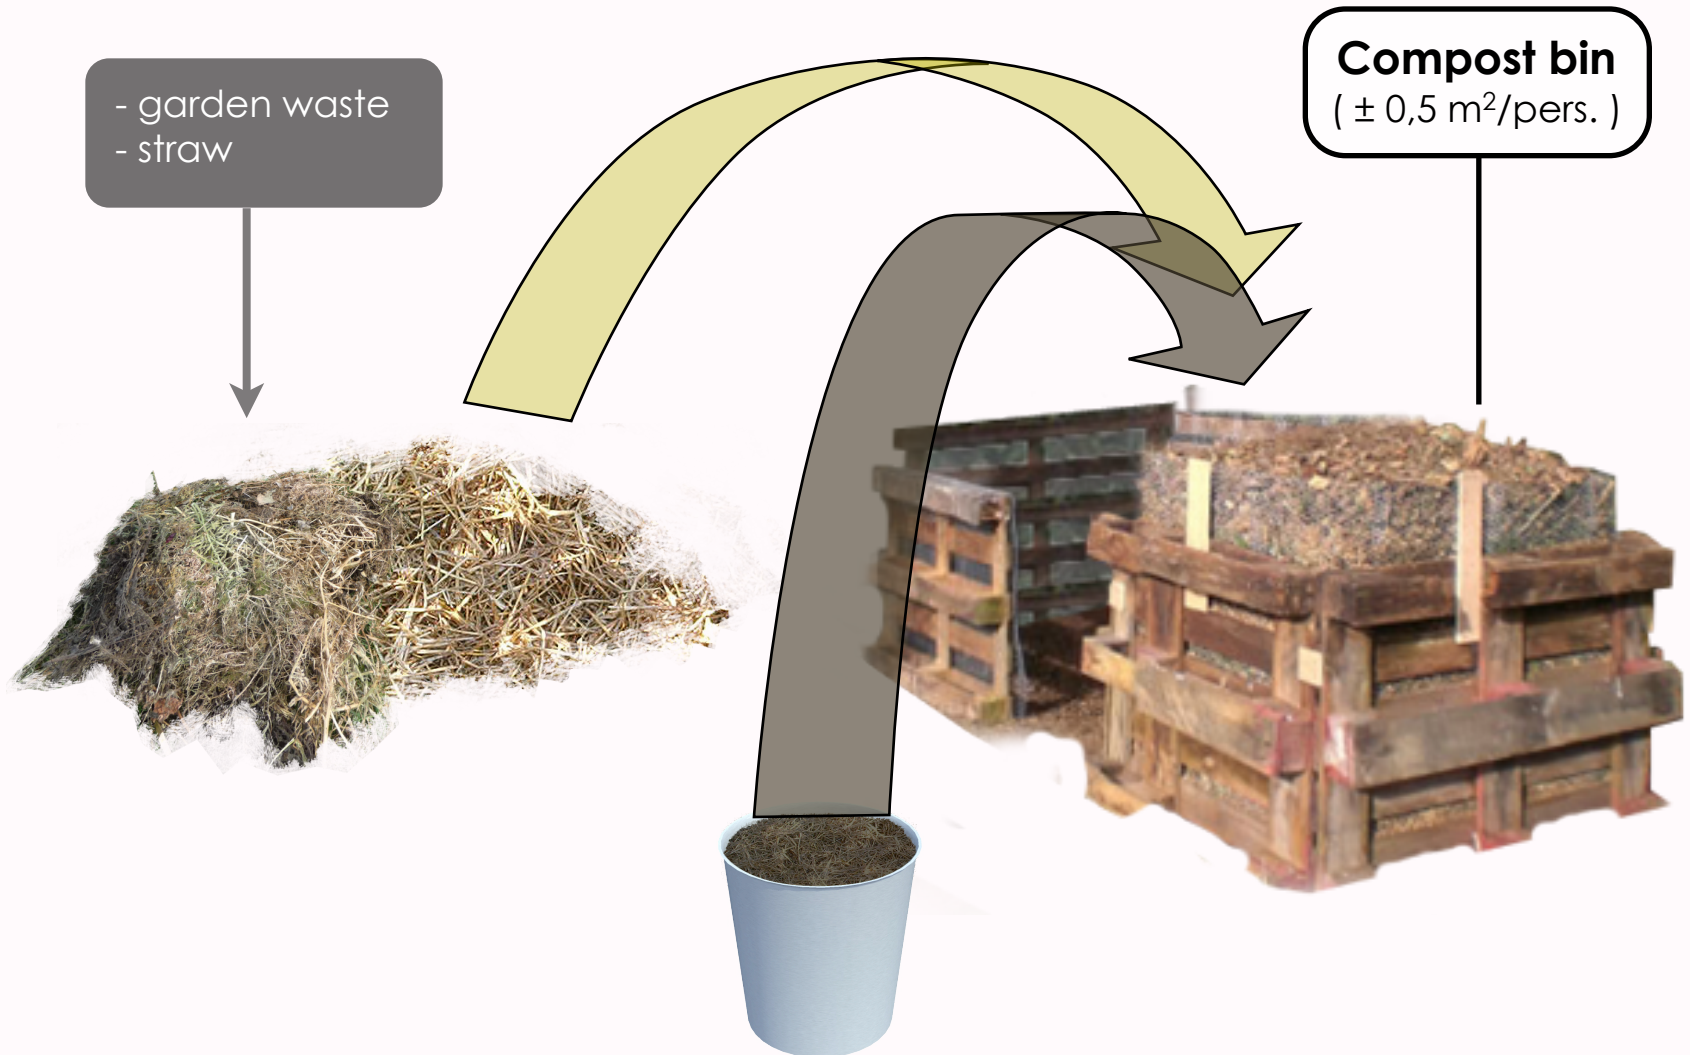

The **BioLitter Toilet**

The **BioLitter Toilet**

The **BioLitter Toilet**

The **BioLitter Toilet**

The **BioLitter Toilet**

Uses up practically
no water

Generates a very
fertile compost

Produces no sewage
(black water)

TRAISELECT

Selective grey
water treatment

www.**EAU**TARCIE.org