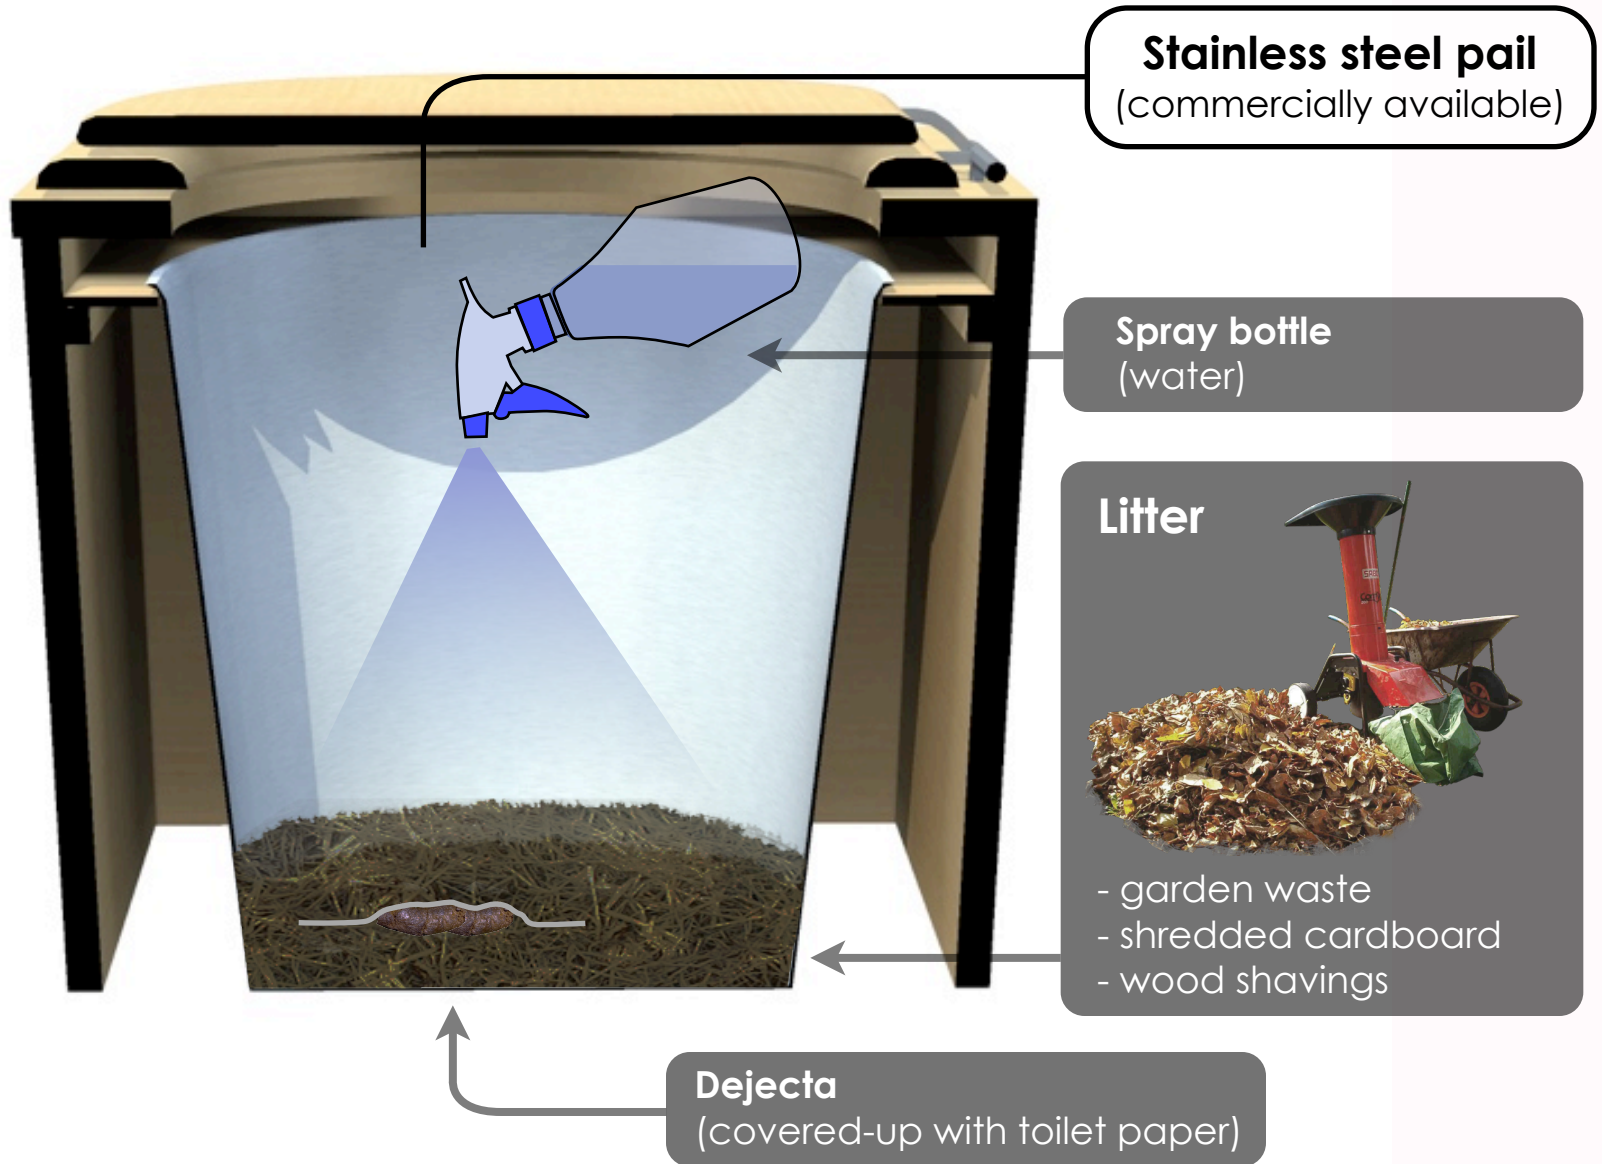

The **BioLitter Toilet**

The **BioLitter Toilet**

The **BioLitter Toilet**

The **BioLitter Toilet**

The **BioLitter Toilet**

Uses up practically
no water

Generates a very
fertile compost

Produces no sewage
(black water)

TRAISELECT

Selective grey
water treatment

www.**EAU**TARCIE.org